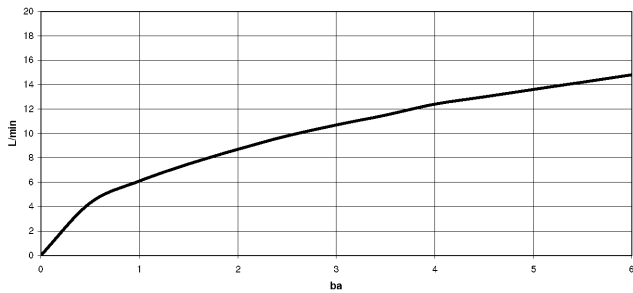

Flow rate chart

Certificates

LGA_38636.

Belgaqua_24-005-
27_3.