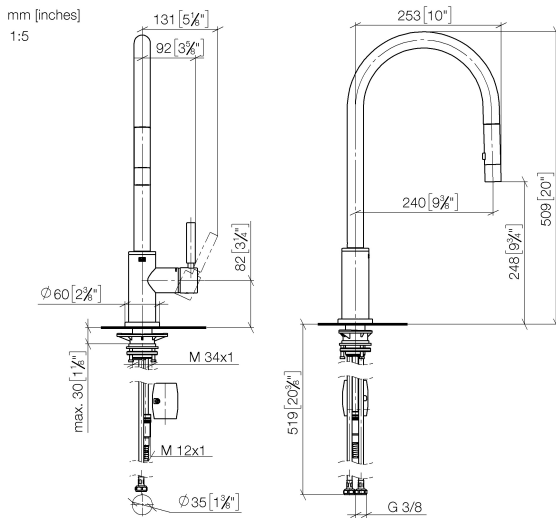

33 870 888

- 240mm projection
- pivotable spout 360°
- Optional swivel limiter available with swivel limiter set 12 823 970 90
- laminar and spray flow
- 1800 mm metal shower hose
- sprayface with anti-scaling system
- max. flow 10.4 l/min at 3 bar flow pressure
- lead-free
- This product can help a building meet the requirements of Green Building Rating Systems, e.g. LEED®, BREEAM®, DGNB

10 710 970-33

33 870 888

**Flow rate chart**

**Certificates**

LGA\_38636.

Belgaqua\_24-005-  
27\_3.

33 870 888

### Spare parts list

No.	Item Number	Name	Quantity used	Delivery time
1	90 12 11 148 00-33	shower	1	30
2	04 30 02 120 00-85	hose	1	30
3	90 28 22 304 00-33	spout	1	2
4	09 28 10 160 90	ring	2	2
5	09 18 40 186 90	sleeve	1	2
6	90 15 05 064 05 90	cartridge	1	2
7	09 14 10 190 90	seal	1	2
8	09 28 30 030-33	cover	1	2
9	90 20 66 027 00-33	handle	1	30
10	09 14 10 036 90	seal	1	2
11	90 27 22 047 00-33	rosette	1	-
Spare part can no longer be ordered, please order the replacement item				
12	09 14 10 050 90	seal	1	2
13	04 30 11 040 00 90	fixing set	1	2
14	09 20 93 056 90	insert	1	2
15	04 30 04 101 00 90	hose	2	2
16	04 28 20 067 00 90	pipe	1	2
17	90 24 03 253 00 90	adaptor	1	2
18	04 21 50 010 00 90	accessories	1	2